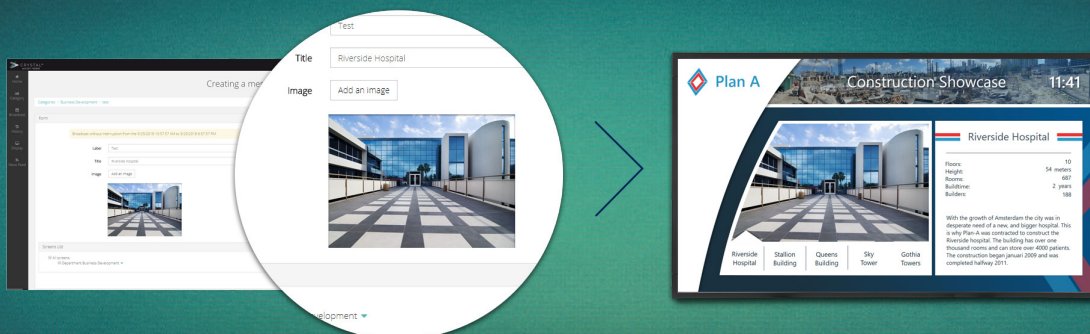

PADS4 Crystal CMS

PERFECT FOR QUICK AND INSTANT CONTENT CHANGES

The PADS4 digital signage platform is made effortless with the integration of data connections. The data you already own can easily be translated into relevant digital signage. Next to the PADS4 key features to drive data-driven and fully automated digital signage solutions, PADS4 offers a web-based CMS application to enrich your automated content within your digital signage network.

But what if your data is not automated? This does not have to be a problem. PADS4 Crystal CMS is the perfect application for ad-hoc and quick content changes, which are not data-driven.

PADS4 Crystal CMS comes with a simple web-based interface with drag and drop, and is easy to use, even for persons with less technical experience. Users can design and post messages, images, and videos in a web-based application.

PADS4 Crystal CMS simplifies content management across your digital signage network. Our web-based interface makes setup and integration easy. With user profiles, controlled user rights, and a secure web portal for login from any browser enabled device, PADS4 Crystal CMS puts you in complete control of your digital signage content.